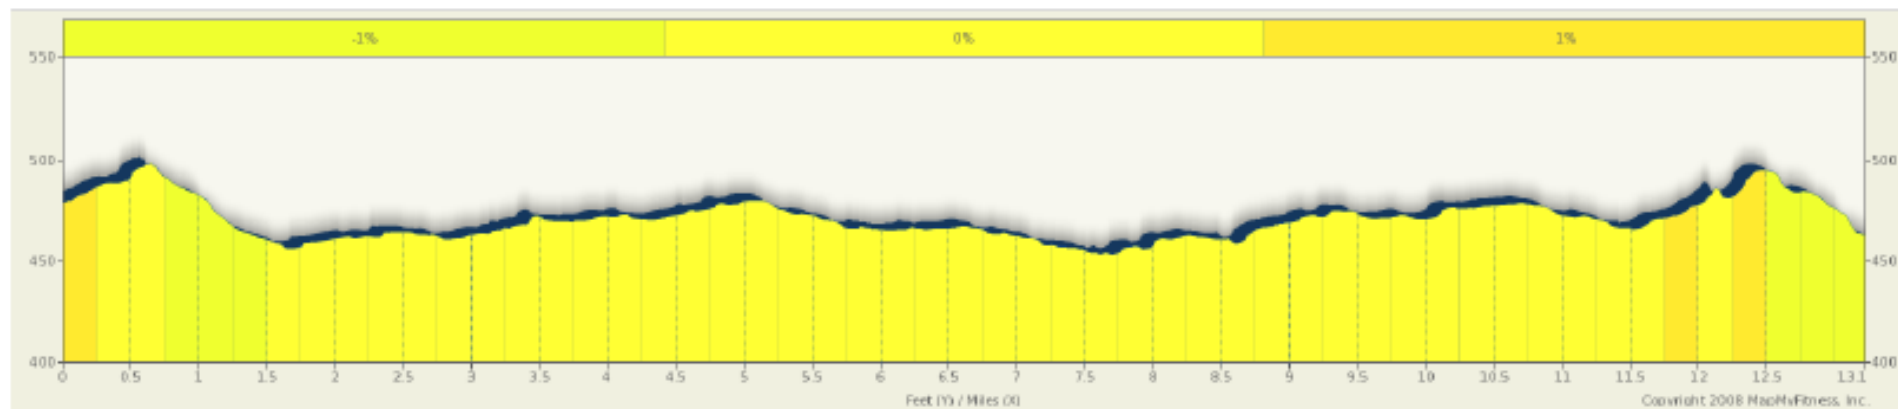

MARATHON ELEVATION CHART

Start Elevation: 484 Feet

Max Elevation: 620 Feet

miniMARATHON ELEVATION CHART

Start Elevation: 484 Feet

Max Elevation: 535 Feet