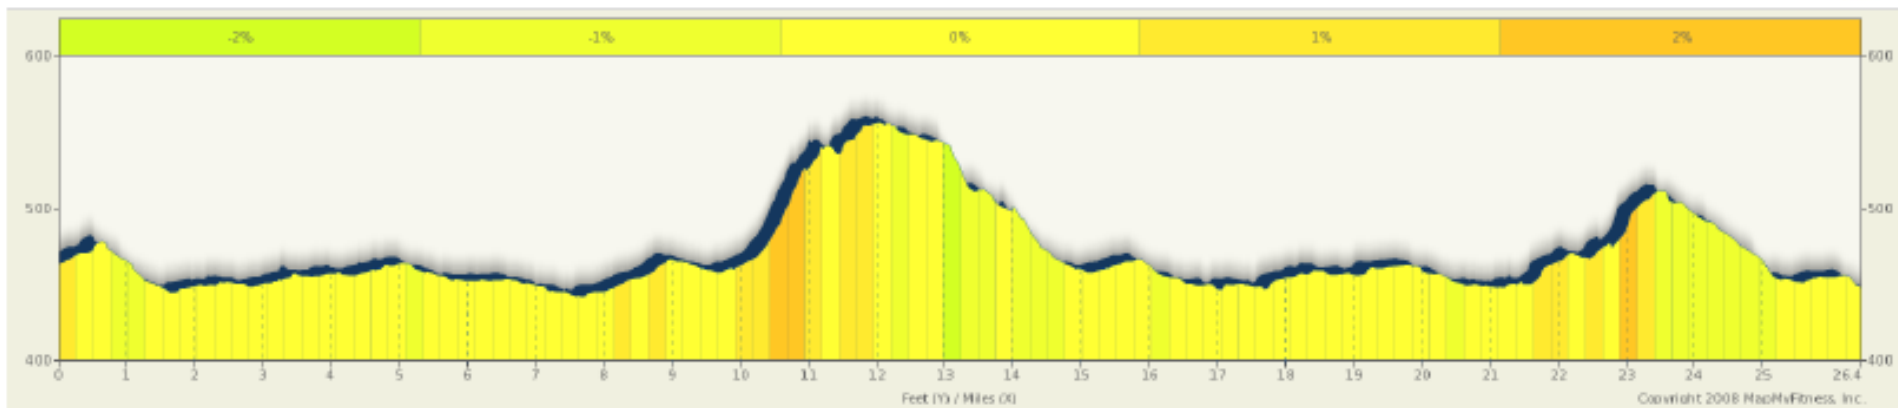

MARATHON ELEVATION CHART

Start Elevation: 484 Feet

Max Elevation: 620 Feet

miniMARATHON ELEVATION CHART

Start Elevation: 484 Feet

Max Elevation: 535 Feet